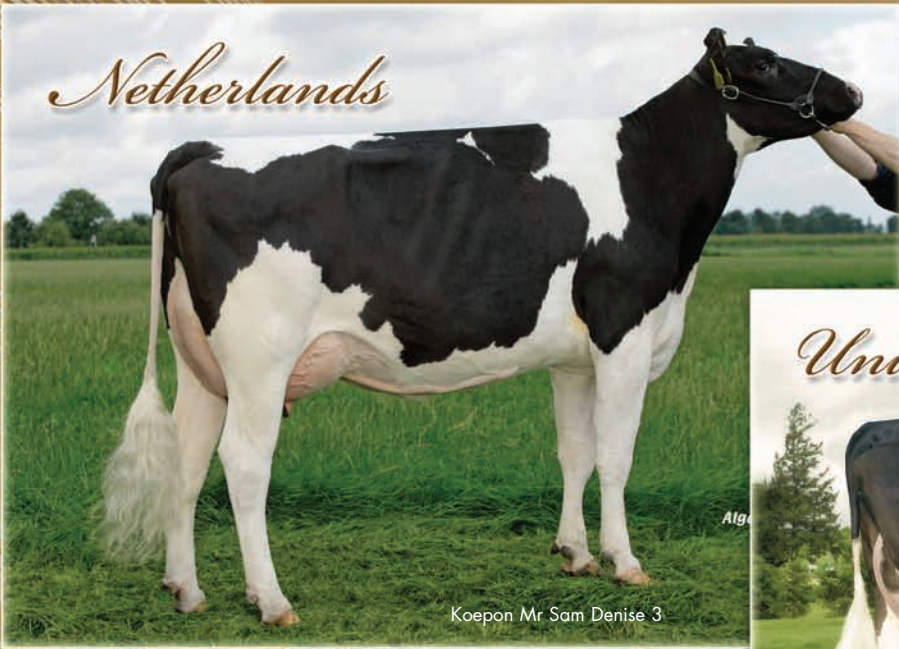

A Global Phenomenon!

Mr Sam

7H006758

Regancrest-MR Drham Sam-ET *TR *TV *TL *TD

Mr Sam's balanced proof makes him the most complete Durham son in the world

A solid farmer satisfaction sire with excellent type and components

Phenomenal udders!

Switzerland

Kal.eki

Ruegruet Mr Sam Adonia VG-85

Netherlands

Koepon Mr Sam Denise 3

*A second
crop success!*

United States

Hendel-Vatland Sam Tara-ET VG-89 *John Erbsen*

Canada

Erbcrest Mr Sam Miss Rose VG-86 *Patty Jones*

Mr Sam

DURHAM X EMORY X PRELUDE

Dam: Sher-Est Emory Swanny EX-90-2E-DOM
2-02 2x 365D 12,600 kgM 4.1% 522 kgF 3.3% 420 kgP

MGD: Sher-Est Prelude Swan-ET EX-91-2E-GMD-DOM
6-02 2x 365d 18,068 kgM 3.8% 689 kgF 3.1% 566 kgP

MGGD: Sher-Est S-Wind Saturday-ET EX-90-GMD-DOM
4-04 365d 18,827 kgM 4.6% 870 kgF 3.2% 609 kgP

Daughters mature gracefully